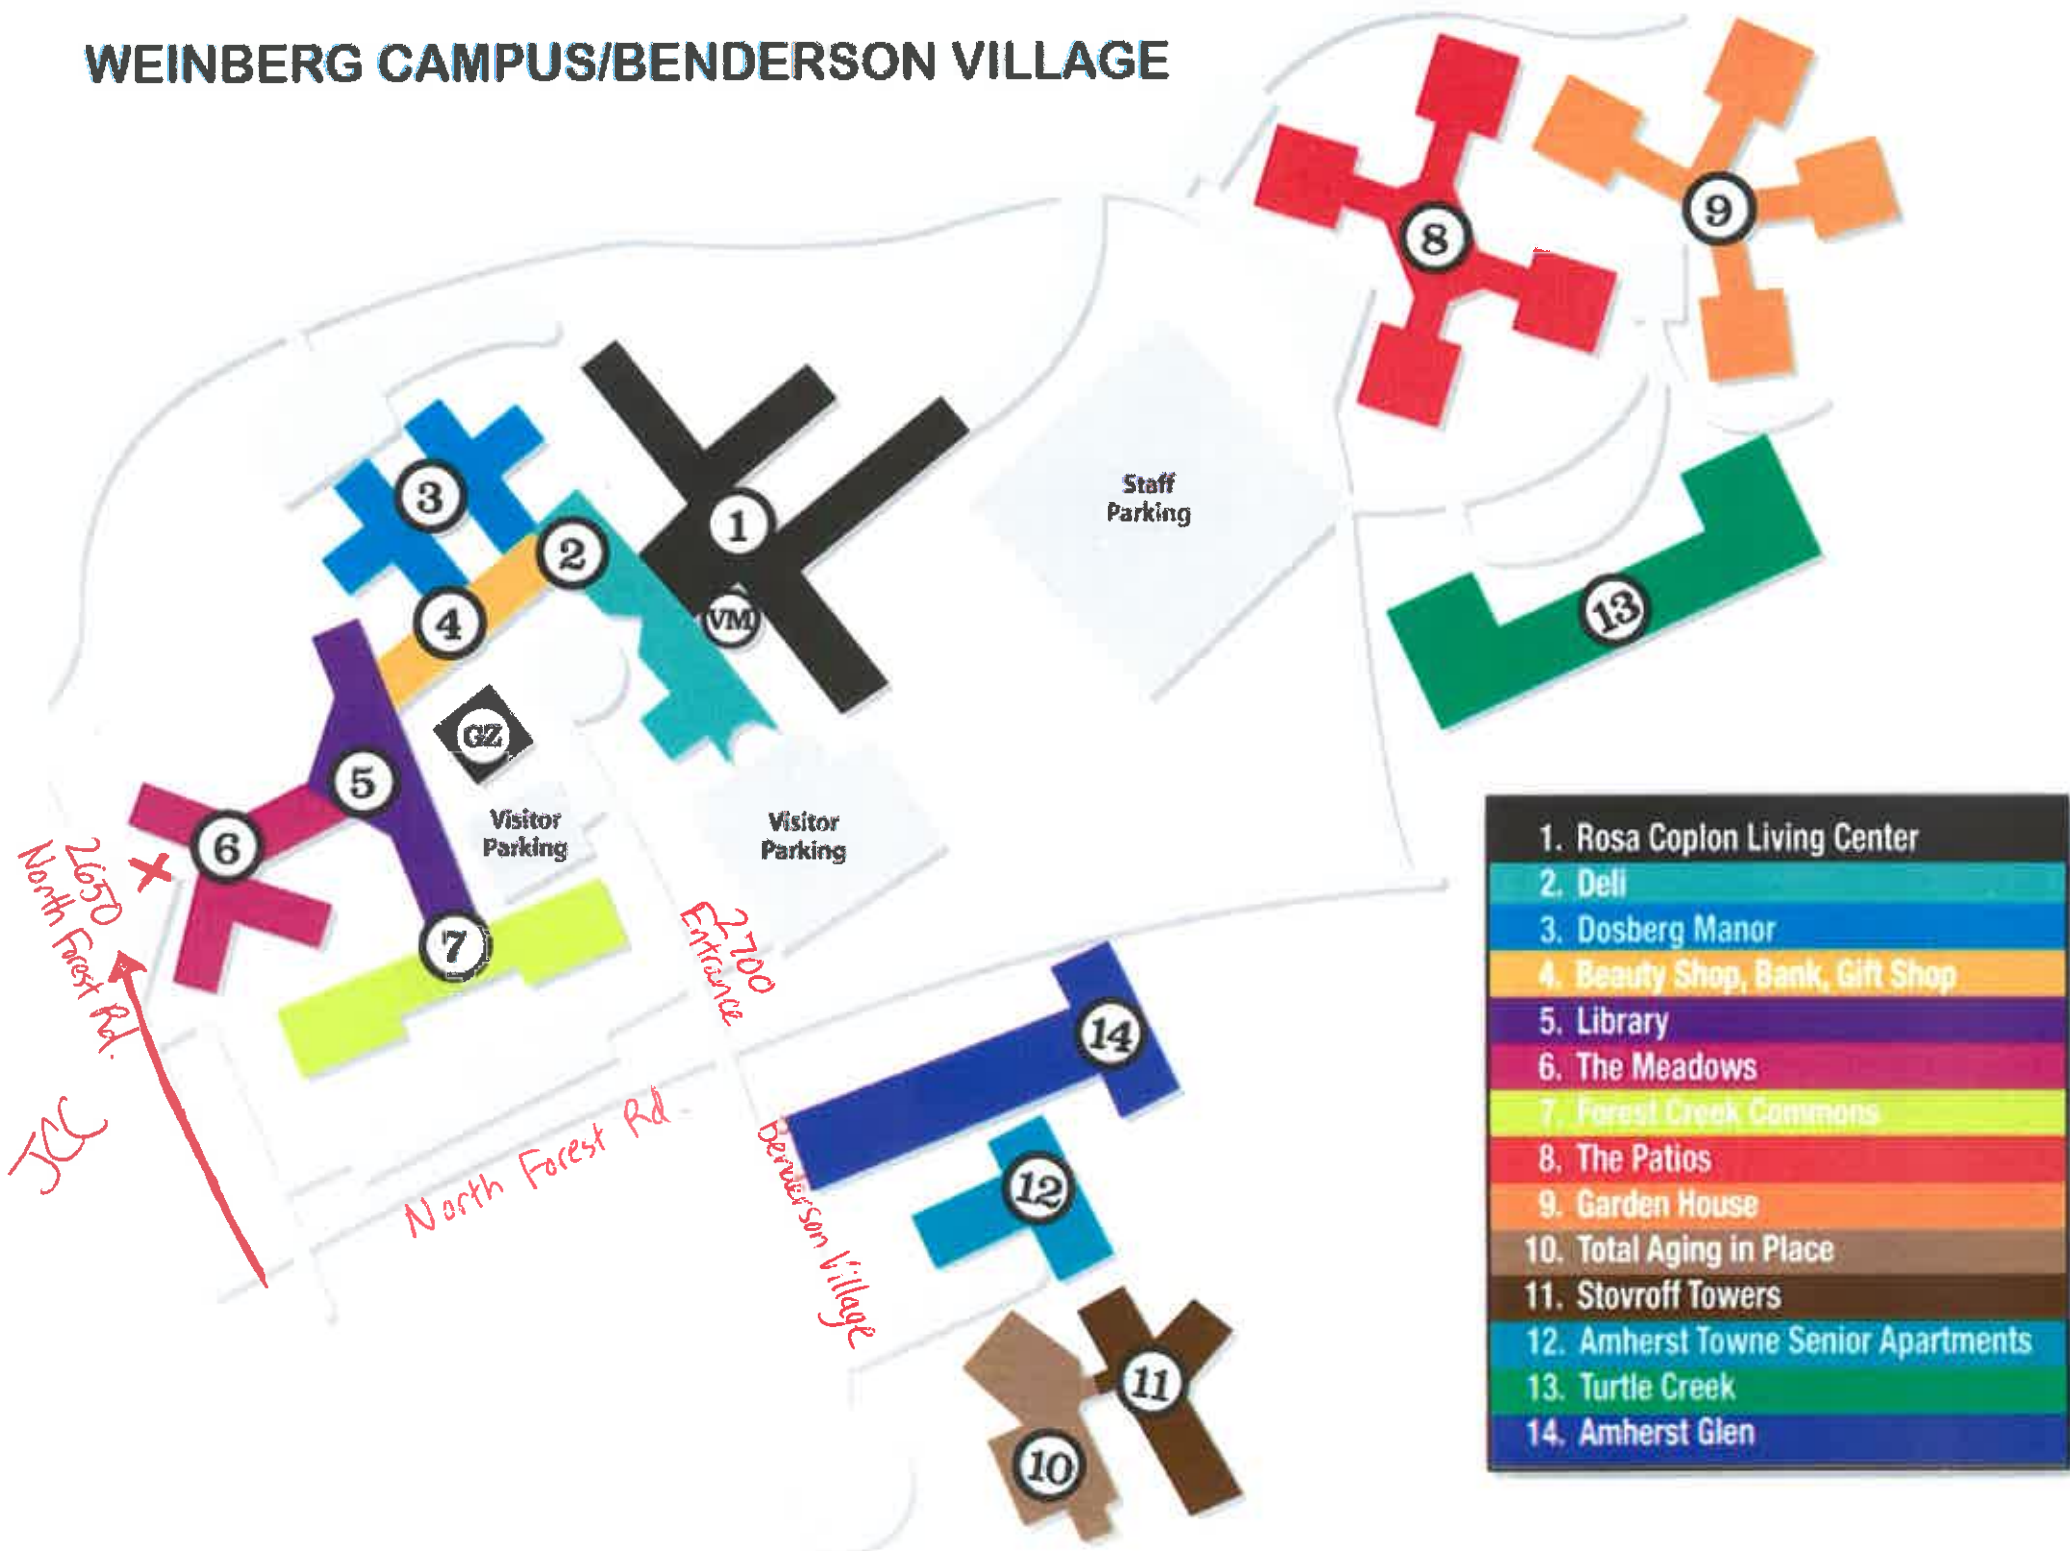

WEINBERG CAMPUS/BENDERSON VILLAGE

- | | |
|-----|---------------------------------|
| 1. | Rosa Coplon Living Center |
| 2. | Deli |
| 3. | Dosberg Manor |
| 4. | Beauty Shop, Bank, Gift Shop |
| 5. | Library |
| 6. | The Meadows |
| 7. | Forest Creek Commons |
| 8. | The Patios |
| 9. | Garden House |
| 10. | Total Aging in Place |
| 11. | Stovroff Towers |
| 12. | Amherst Towne Senior Apartments |
| 13. | Turtle Creek |
| 14. | Amherst Glen |